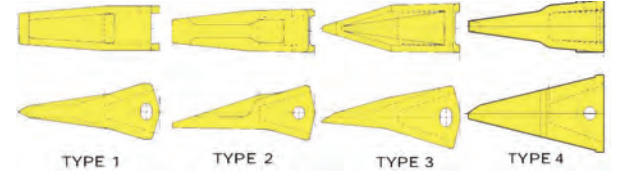

**Caterpillar
CAT Ripper Tips**

Family	Part#	Witht kg	TYPE	PIN	LOCK	
J300	6Y0309	5.40	2			
J300	9J8910		3			
J350	6Y0352	11.50	3			
J450	114-0453	20.50				
J500	8E8503	32.00				
J450	9W2452	30.00				
J500	4T4502	31.00				
J550	9W4552					
J450	9W2451	16.40				
J500	4T4501	25.00				
J550	9W4551	44.20				
J500	4T5503	33.00				
J450	4T5452	18.20				
J500	4T5502	31.00				
J550	6Y3552					
J450	4T5451	15.60				
J500	4T5501	25.00				

**Caterpillar
Weld-On Segment**

Family	Part#	Witht kg		PIN	LOCK	
R550	104-9279	129.30				
R500	103-8114	43.50				
R500	103-8115	73.50				
R500	1U3630	101.60				
R500	107-3361	44.50				
R450	9U9694	19.70				
R450	7J1791	74.80				
R450	8E8418	68.00				
R450	4T9776	16.70				
R350	9J3139	15.00				
R350	9W7488	8.40				

**Caterpillar
Ripper Shanks**

Family	Part#	Witht kg		PIN	LOCK	
	9J8923	58.30				
	9J3139	52.60				
	9J6586	23.30				

**Caterpillar
Shanks Guard**

Family	Part#	Witht kg		PIN	LOCK	
R550	9N4621	78.50				
R500	9W8365	38.10				
R500	6Y9704	53.30				
R500	6Y8960	58.10				
R500	1U3644	41.30				
R500	6Y8960	38.50				
R450	6J8814	11.10				
R450	8E1848	23.60