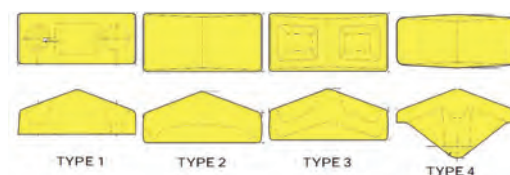

**Caterpillar
Router Bits**

Family	Part#	Witht kg	BOLTS	NUTS
	4J8665	25.00		
	7J3023	38.00		

**Caterpillar
Tamping Feet**

Family	Part#	Witht kg	Price	Note
815	8K9189	3.60		
825C, 835	8K9171	5.50		
815, 815B	4V3815	3.70		
825C	4V0668	6.85		
815B	2V7053	4.10		
825C	2V6628	6.25		
824B, 825B, 834	7K2939	6.50		
	7K2939	6.60